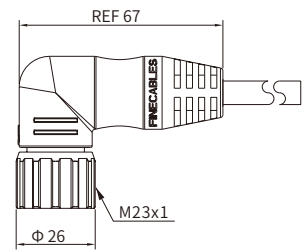

## M23 Right Angle Connector, Molded Cable, Male Unshielded, Coupling screw/nut

Coupling screw

CE RoHS

Coupling nut

CE RoHS

### Specifications

Contacts	6A	7A	9A	9B	9C	12A	12B	16A	17A	17B	19A
Pin layout(Male)											
Connector overmold	TPU										
Connector insert	PA										
Connector contacts	Brass with gold plated										
Coupling nut/screw	Brass with nickel plated										
Seal/O-ring	FKM or NBR										
Mating Endurance	>800										
Insulation resistance	≥100MΩ										
Contact resistance	≤5mΩ										
Ambient temperature	-25°C ~ +85°C (flexible installation) , -40°C ~ +85°C (fixed installation)										
Shielding	Unavailable										
IP rating	IP67, IP68 in locked condition										
Cable OD range	2.0~13mm										
Number of positions	6,7		9(8+1)/(6+3)				12	16	17		19(16+3)
Contacts	6,7		8 / 6		1 / 3		12	16	17		16 3
Contact OD(mm)	2.0(14AWG)		1.0(18AWG)		2.0(14AWG)		1.0(18AWG)		1.0(18AWG)		1.0(18AWG) 1.5(16AWG)
Rated current @ 20°C(A)	20		8		20		8		8		8 10
Rated Voltage(V)	300		300		300		300		160		160 160
Impulse voltage(V)	2500		2500		2500		1500		1500		1500 1500
Overvoltage category	II										
Pollution Degree	III										
Default wire colors	Refer to page 474										