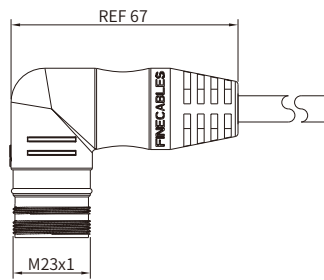

## M23 Right Angle Connector, Molded Cable, Male Unshielded, Coupling screw/nut

Coupling screw

CE RoHS

Coupling nut

CE RoHS

### Specifications

Contacts	6A	7A	9A	9B	9C	12A	12B	16A	17A	17B	19A
Pin layout(Male)											
Connector overmold	TPU										
Connector insert	PA										
Connector contacts	Brass with gold plated										
Coupling nut/screw	Brass with nickel plated										
Seal/O-ring	FKM or NBR										
Mating Endurance	>800										
Insulation resistance	≥100MΩ										
Contact resistance	≤5mΩ										
Ambient temperature	-25°C ~ +85°C (flexible installation) , -40°C ~ +85°C (fixed installation)										
Shielding	Unavailable										
IP rating	IP67, IP68 in locked condition										
Cable OD range	2.0~13mm										
Number of positions	6,7		9(8+1)/(6+3)				12	16	17		19(16+3)
Contacts	6,7		8 / 6		1 / 3		12	16	17		16 3
Contact OD(mm)	2.0(14AWG)		1.0(18AWG)		2.0(14AWG)		1.0(18AWG)		1.0(18AWG)		1.0(18AWG) 1.5(16AWG)
Rated current @ 20°C(A)	20		8		20		8		8		8 10
Rated Voltage(V)	300		300		300		300		160		160 160
Impulse voltage(V)	2500		2500		2500		1500		1500		1500 1500
Overvoltage category	II										
Pollution Degree	III										
Default wire colors	Refer to page 474										